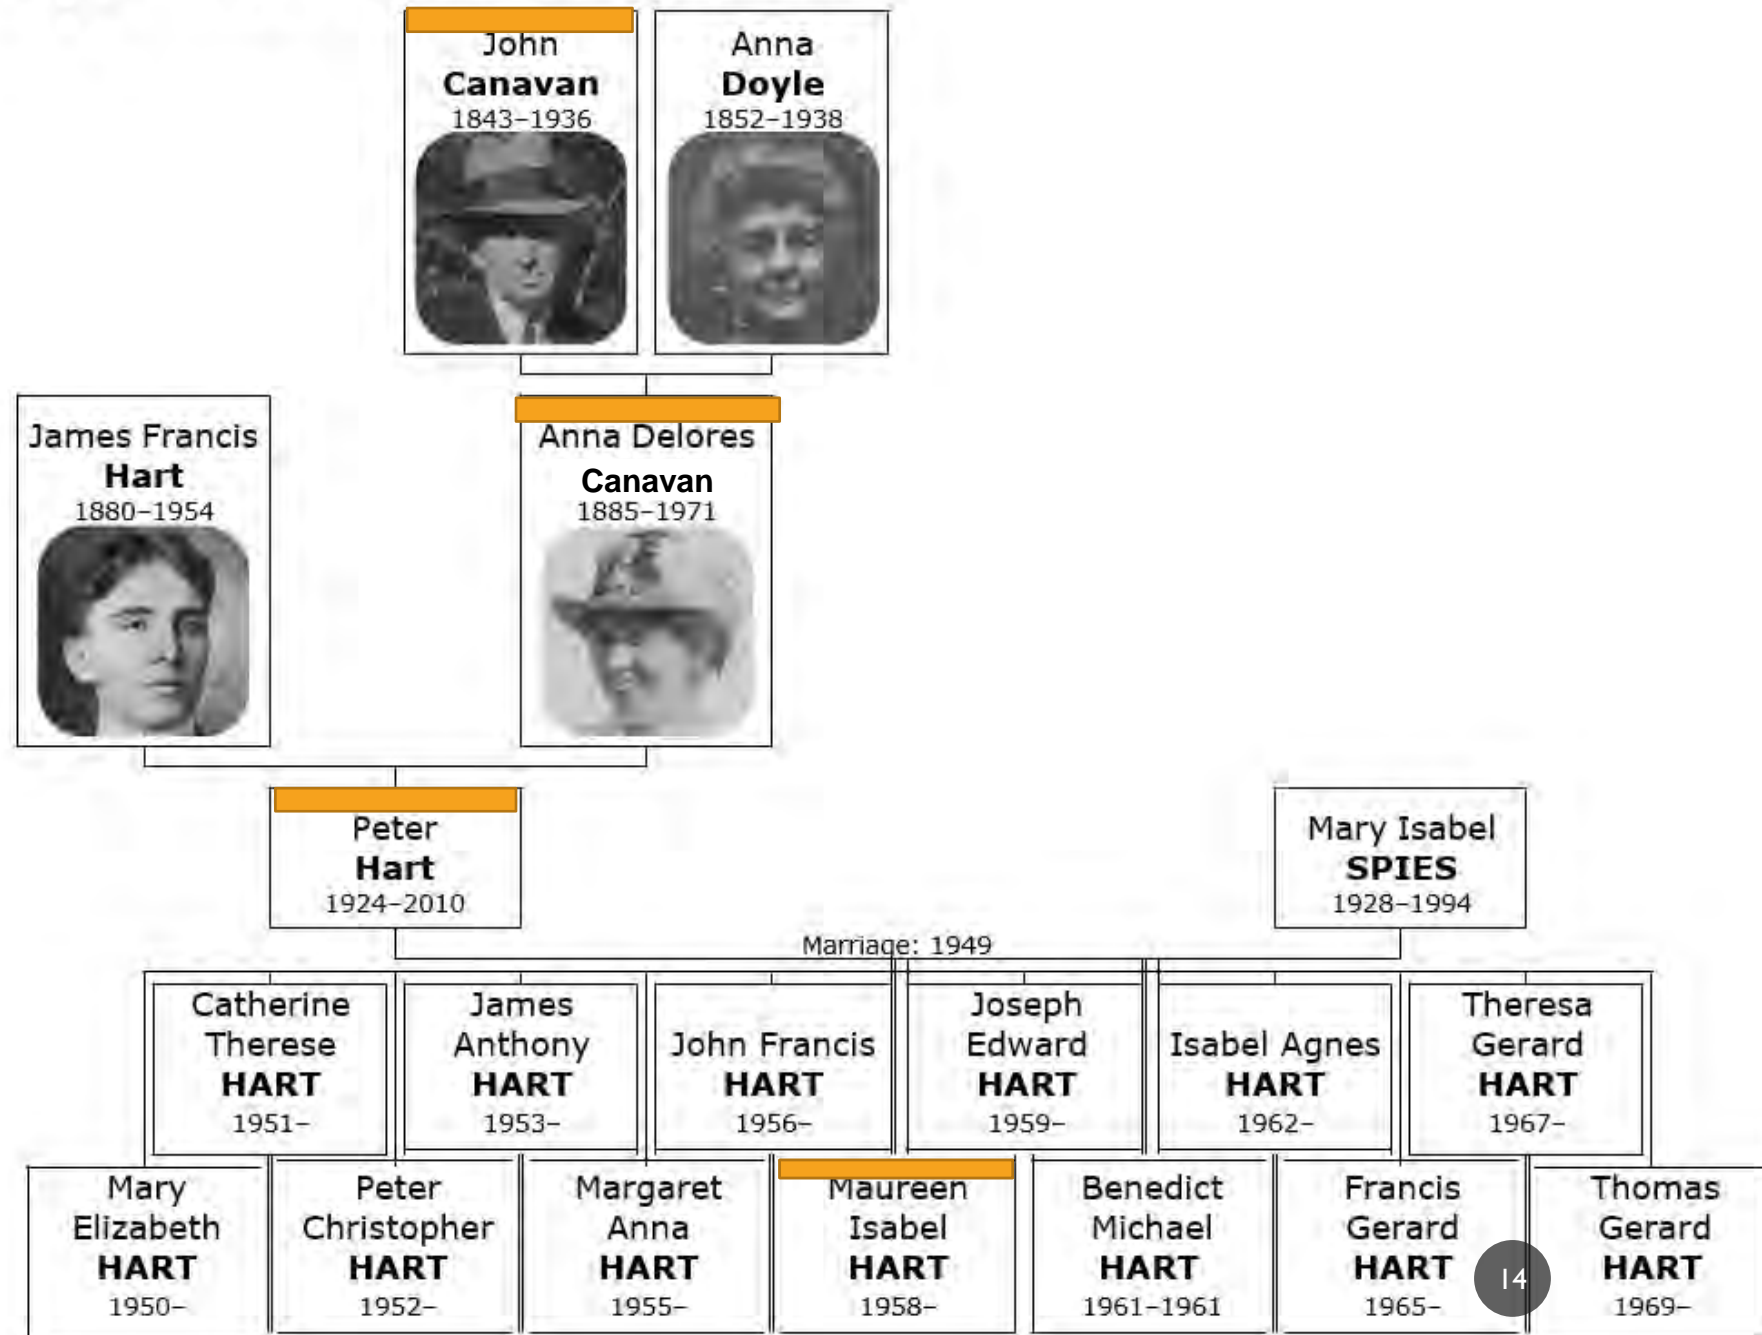

&

Anna Delores Canavan (1881-1971)

1. **James Austin Hart (1915-2003)**
2. **John Hart (1917-1974)**
3. **Joseph Hart (1918-1986)**
4. **Lawrence Hart (1921-2002)**
5. **Paul Hart (1922-1996)**
6. **Peter Hart (1924-2010)**
7. **Bernard Hart (1926-2013)**

James Austin Hart (1915-2003)

&

Marie Kelliher (1916-2010)

Family of Peter Hart and Mary SPIES

Peter Hart (1924-2010)

&

Mary Isabel Spies (1928-1994)

Maureen Isabel Hart (1958-

- Daughter of **Peter Hart** and **Mary Spies**
- Granddaughter of **Anna Delores Canavan** and **James Hart**
- Great granddaughter of **John Canavan** and **Anna Doyle**

Jerald Duhn (1957-

&

Maureen Isabel Hart (1958-