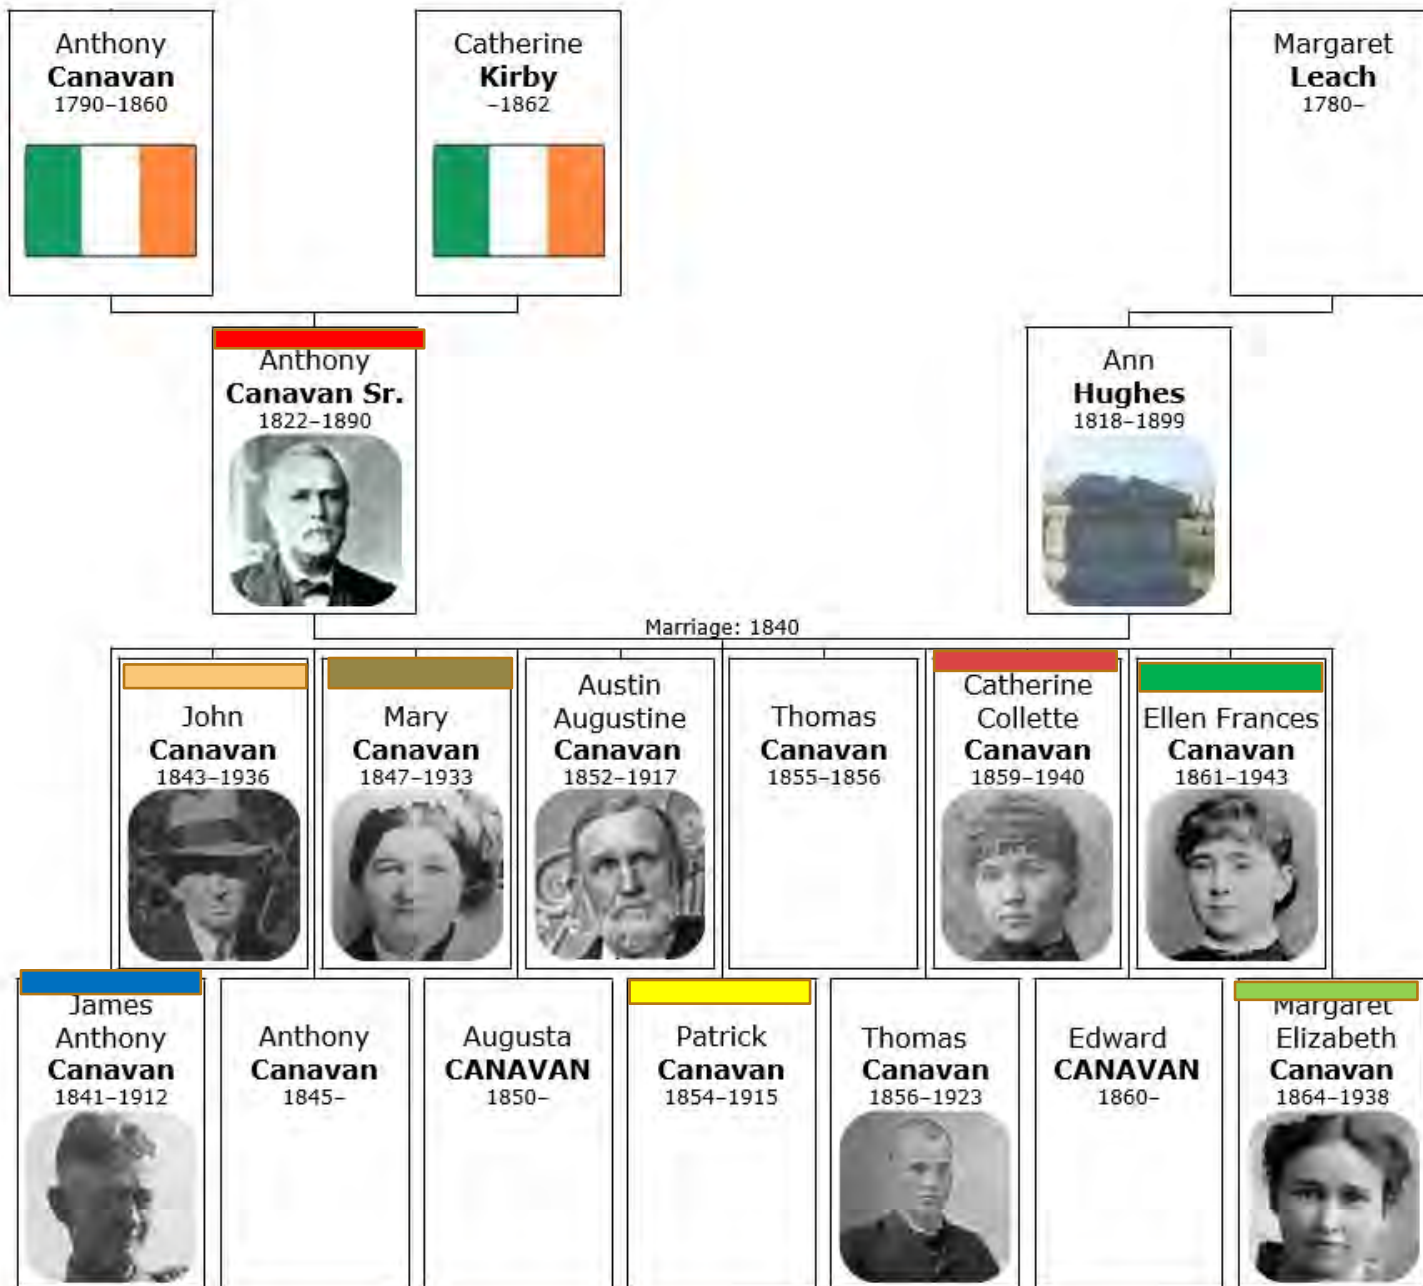

SUN PHOTO.

Chicago Sun-10/26/'45

Family of Anthony Canavan and Catherine Kirby

ANTHONY CANAVAN (1790-1862)

&

CATHERINE KIRBY (-1862)

1. Anthony Canavan, Sr. (1822-1890)

- Hart, Duhn, McNulty, Bowe, Lecour, Casey, Lynch, Heffron, Gwinn, De Rosa, Corderoc'h, Riboud, de la Chapelle, Lacombe, Kuhn, Thompson, Parish, Skura, Berry, Grubert, Hanley, Dunn, McGillivary, Dunn, Danielak, Terpstra, Pleil, Dwyer, Meyer, Heck, Sundstrom, Truskey, Williams, Gomez, Heffron, Romano, Reyes, Turner, Cain

2. Honora Canavan (1823-1901)

- Hart, Duhn

3. Ellen Canavan (1824-1894)

- McNulty

ANTHONY CANAVAN, Sr. (1822-1890)

&

ANN HUGHES (1818-1899)

1. **James Canavan (1841-1912)**
 - Lecour, Bowe, Thompson
2. **John Canavan (1843-1936)**
 - Hart, Duhn
3. **Mary Canavan (1847-1933)**
 - McNulty
4. **Patrick Canavan (1854-1915)**
 - Hanley, Dunn
5. **Catherine Collette Canavan (1859-1940)**
 - Parish, Skura, Berry, Grubert
6. **Ellen Canavan (1861-1943)**
 - Bowe, Walters, Thompson, De Rosa
7. **Margaret Elizabeth Canavan (1864-1938)**
 - Casey, Danielak, Lynch, Gomez, Meyer, Heffron, Romano, Reyes, Truskey, Turner, Cain, Dwyer, Meyer, Heck, Pleil, Sundstrom, Terpstra, Wernstedt, Williams and MacPherson