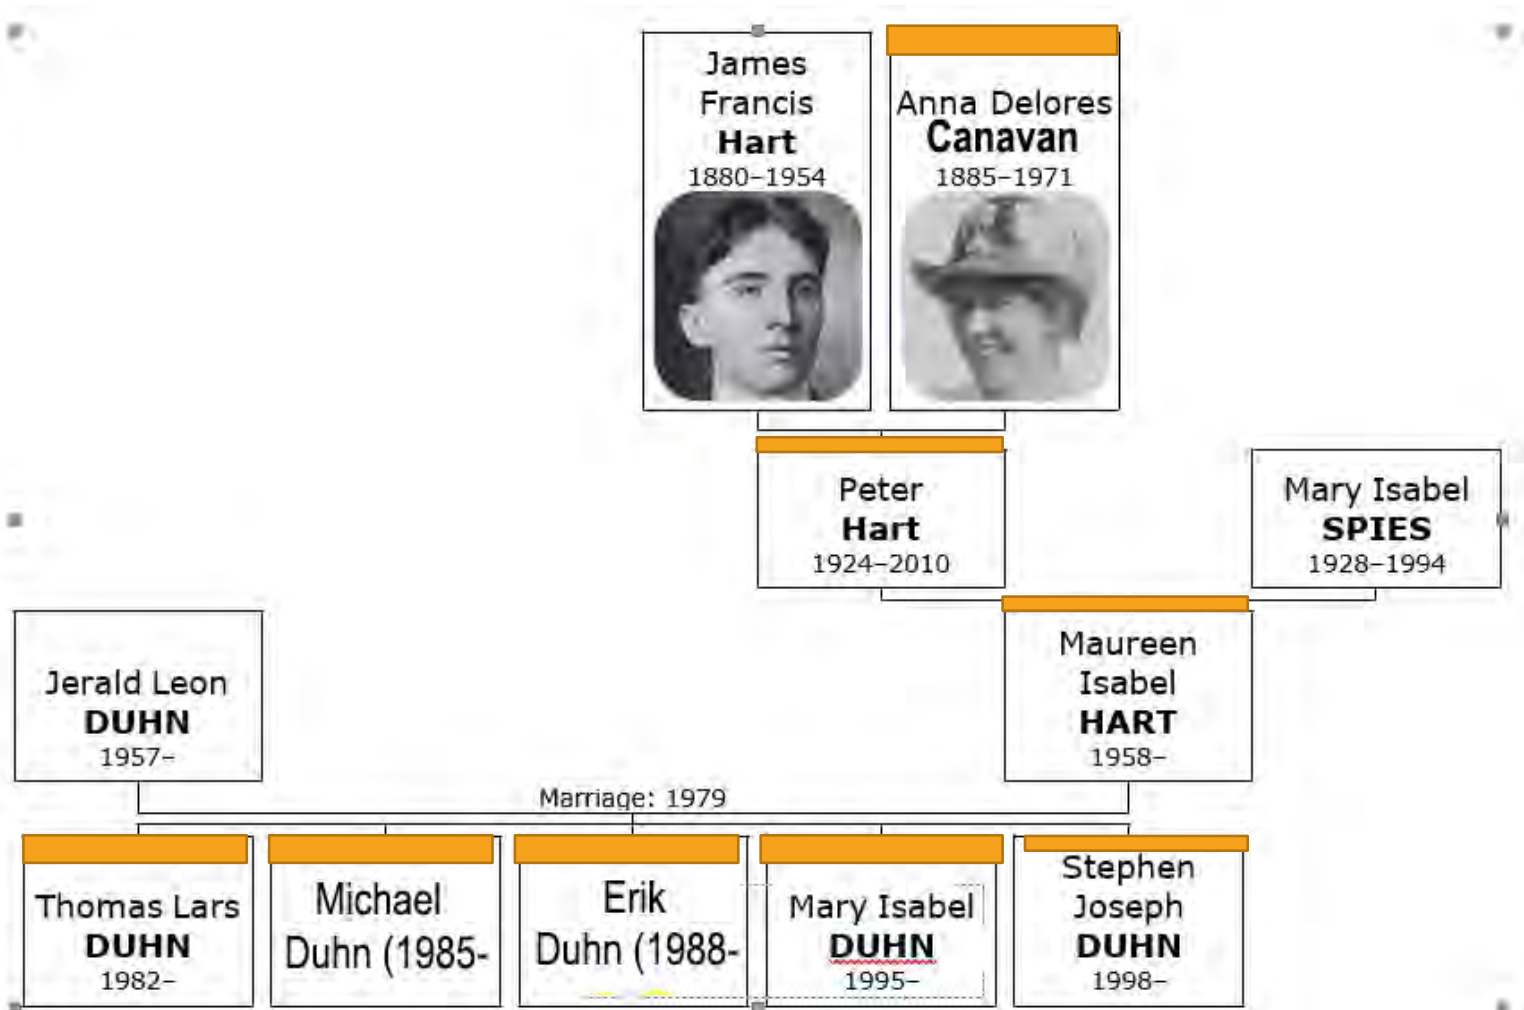

James Austin Hart (1915-2003)

&

Marie Kelliher (1916-2010)

Family of Peter Hart and Mary SPIES

Peter Hart (1924-2010)

&

Mary Isabel Spies (1928-1994)

Maureen Isabel Hart (1958-

- Daughter of **Peter Hart** and **Mary Spies**
- Granddaughter of **Anna Delores Canavan** and **James Hart**
- Great granddaughter of **John Canavan** and **Anna Doyle**

Jerald Duhn (1957-

&

Maureen Isabel Hart (1958-

- Thomas Lars Duhn
- Michael Duhn
- Erik Duhn
- Mary Isabel Duhn
- Stephen Joseph Duhn

Mary Canavan (1847-1933)

&

Anthony McNulty (1851-1932)

- Anthony Canavan's & Catherine Kirby's son, **Anthony Canavan, Sr.** (1822-1890) marries Ann Hughes
- **Ellen Canavan** (1824-1894), the daughter of Anthony Canavan and Catherine Kirby marries Michael McNulty (1813-1868)
- Anthony McNulty, Ellen Canavan McNulty's first son, marries **Mary Canavan** (1847-1933), the daughter of Anthony Canavan, Sr. and Ann Hughes