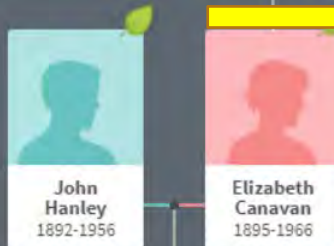

- Thomas Lars Duhn
- Michael Duhn
- Erik Duhn
- Mary Isabel Duhn
- Stephen Joseph Duhn

Mary Canavan (1847-1933)

&

Anthony McNulty (1851-1932)

- Anthony Canavan's & Catherine Kirby's son, **Anthony Canavan, Sr.** (1822-1890) marries Ann Hughes
- **Ellen Canavan** (1824-1894), the daughter of Anthony Canavan and Catherine Kirby marries Michael McNulty (1813-1868)
- Anthony McNulty, Ellen Canavan McNulty's first son, marries **Mary Canavan** (1847-1933), the daughter of Anthony Canavan, Sr. and Ann Hughes

Michael McNulty (1857-1931)
 &
Ann Thulis (1860-1900)

- **Michael McNulty** (1857-1931), the 2nd son of namesake father Michael McNulty and Ellen Canavan marries **Ann Thulis** (1860-1900)
- Their 2nd son, **Anthony McNulty** (1893-1972) marries **Philomena Cosgrave** (1898-)
- And a son of Anthony McNulty and Philomena Cosgrave, **Michael James McNulty**, marries **Mary Ethel Kearney**
- Whose son **Patrick Kearney McNulty** marries **Mary Clare Terando**

Patrick Canavan (1854-1915)

&

Elizabeth Larking (1869-1959)

John Hanley (1892-1956) & **Elizabeth Canavan** (1895-1966)

- **David Hanley**
- **Thomas Hanley**
- **John (Pat) Hanley**
- **William Hanley**

Catherine Collette Canavan (1859-1940)