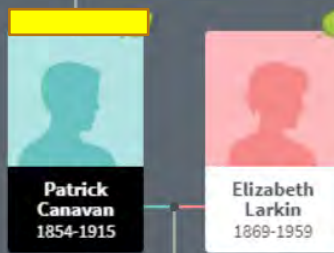

Michael McNulty (1857-1931)
 &
Ann Thulis (1860-1900)

- **Michael McNulty** (1857-1931), the 2nd son of namesake father Michael McNulty and Ellen Canavan marries **Ann Thulis** (1860-1900)
- Their 2nd son, **Anthony McNulty** (1893-1972) marries **Philomena Cosgrave** (1898-)
- And a son of Anthony McNulty and Philomena Cosgrave, **Michael James McNulty**, marries **Mary Ethel Kearney**
- Whose son **Patrick Kearney McNulty** marries **Mary Clare Terando**

Patrick Canavan (1854-1915)

&

Elizabeth Larking (1869-1959)

John Hanley (1892-1956) & **Elizabeth Canavan** (1895-1966)

- **David Hanley**
- **Thomas Hanley**
- **John (Pat) Hanley**
- **William Hanley**

Catherine Collette Canavan (1859-1940)