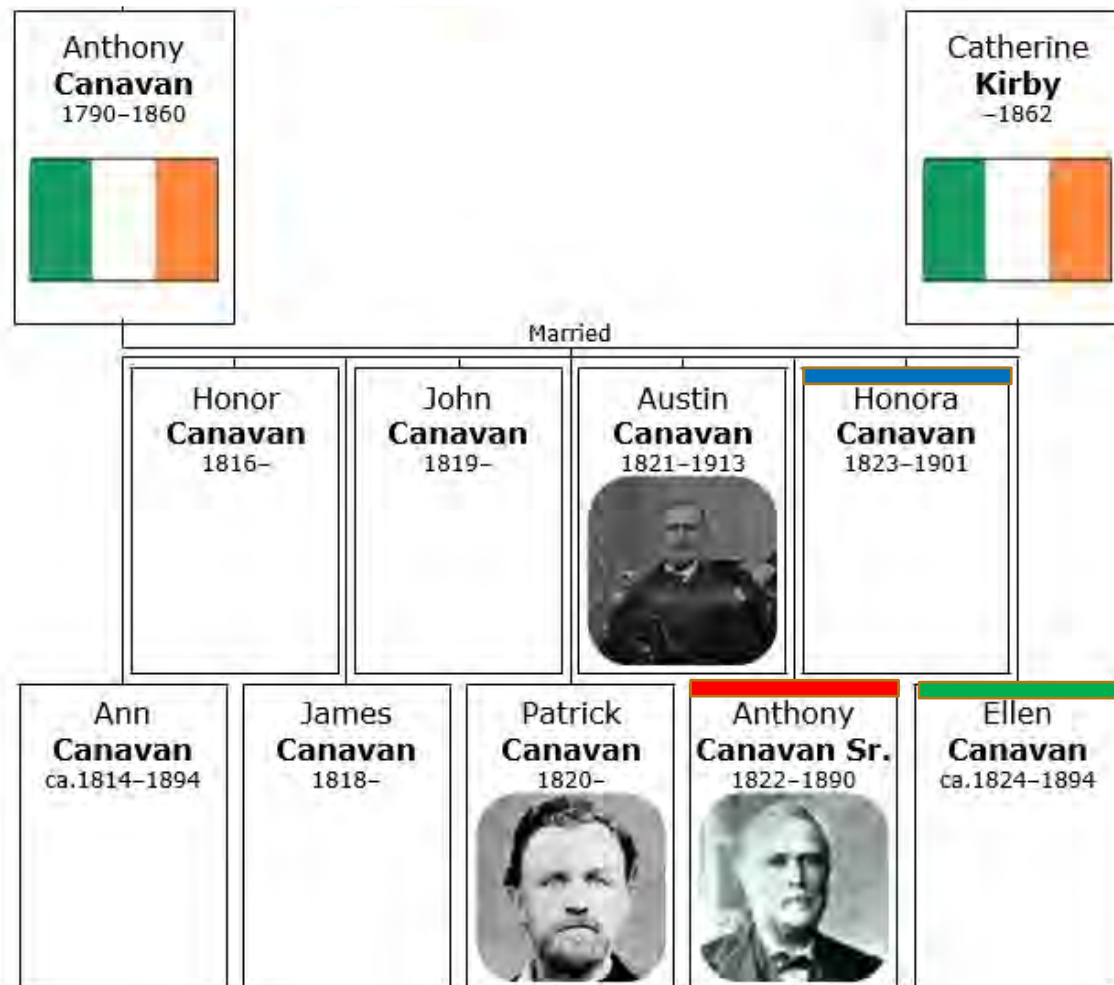

SUN PHOTO.

Chicago Sun-10/26/'45

Family of Anthony Canavan and Catherine Kirby

ANTHONY CANAVAN (1790-1862)

&

CATHERINE KIRBY (-1862)

1. Anthony Canavan, Sr. (1822-1890)

- Hart, Duhn, McNulty, Bowe, Lecour, Casey, Lynch, Heffron, Gwinn, De Rosa, Corderoc'h, Riboud, de la Chapelle, Lacombe, Kuhn, Thompson, Parish, Skura, Berry, Grubert, Hanley, Dunn, McGillivary, Dunn, Danielak, Terpstra, Pleil, Dwyer, Meyer, Heck, Sundstrom, Truskey, Williams, Gomez, Heffron, Romano, Reyes, Turner, Cain

2. Honora Canavan (1823-1901)

- Hart, Duhn

3. Ellen Canavan (1824-1894)

- McNulty

ANTHONY CANAVAN, Sr. (1822-1890)

&

ANN HUGHES (1818-1899)

1. **James Canavan (1841-1912)**
 - Lecour, Bowe, Thompson
2. **John Canavan (1843-1936)**
 - Hart, Duhn
3. **Mary Canavan (1847-1933)**
 - McNulty
4. **Patrick Canavan (1854-1915)**
 - Hanley, Dunn
5. **Catherine Collette Canavan (1859-1940)**
 - Parish, Skura, Berry, Grubert
6. **Ellen Canavan (1861-1943)**
 - Bowe, Walters, Thompson, De Rosa
7. **Margaret Elizabeth Canavan (1864-1938)**
 - Casey, Danielak, Lynch, Gomez, Meyer, Heffron, Romano, Reyes, Truskey, Turner, Cain, Dwyer, Meyer, Heck, Pleil, Sundstrom, Terpstra, Wernstedt, Williams and MacPherson