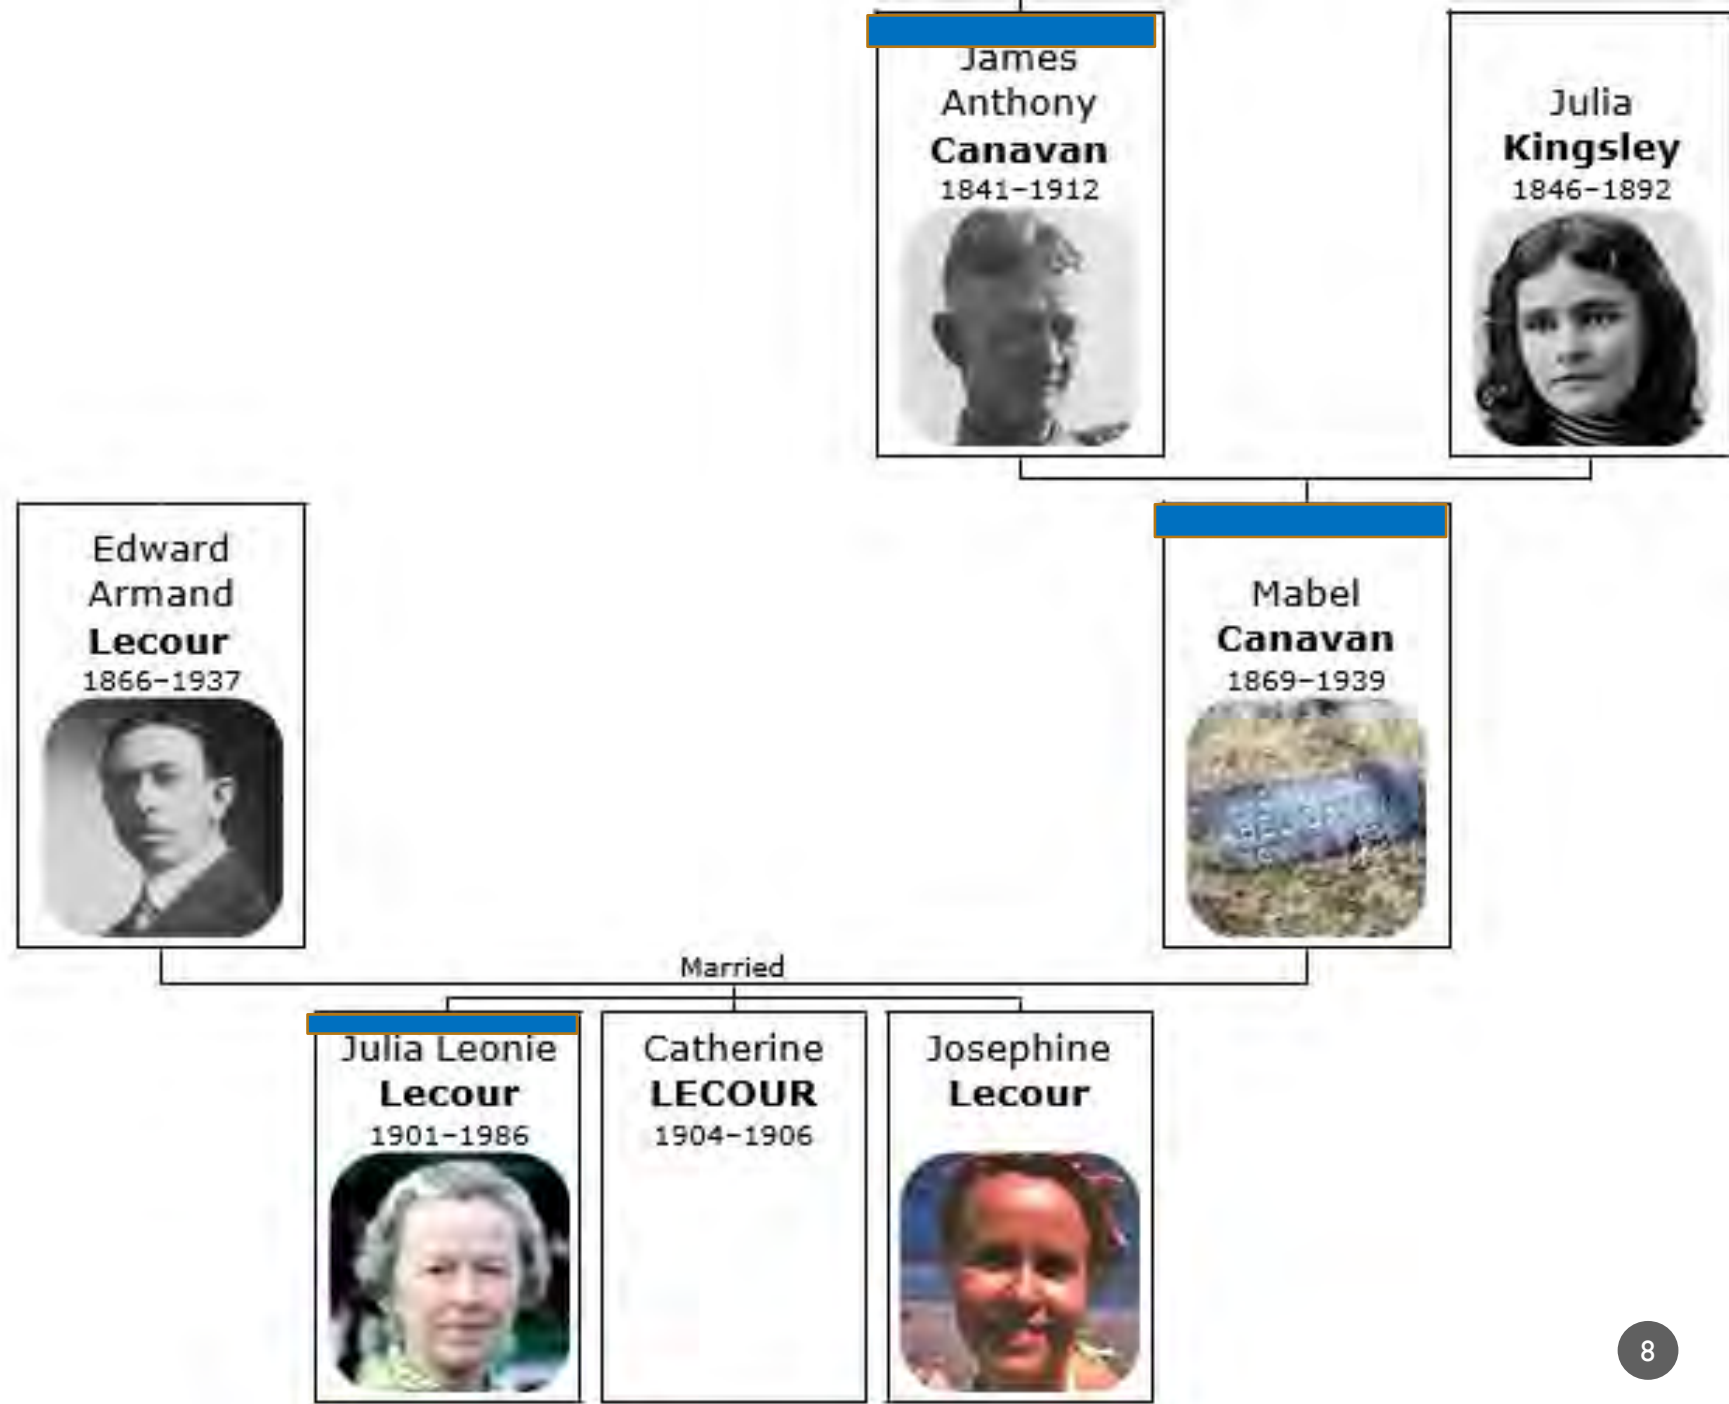

SUN PHOTO.

Chicago Sun-10/26/'45

Family of Anthony Canavan and Catherine Kirby

ANTHONY CANAVAN (1790-1862)

&

CATHERINE KIRBY (-1862)

1. Anthony Canavan, Sr. (1822-1890)

- Hart, Duhn, McNulty, Bowe, Lecour, Casey, Lynch, Heffron, Gwinn, De Rosa, Corderoc'h, Riboud, de la Chapelle, Lacombe, Kuhn, Thompson, Parish, Skura, Berry, Grubert, Hanley, Dunn, McGillivary, Dunn, Danielak, Terpstra, Pleil, Dwyer, Meyer, Heck, Sundstrom, Truskey, Williams, Gomez, Heffron, Romano, Reyes, Turner, Cain

JAMES CANAVAN (1841-1912)

&

JULIA KINGSLEY (1846-1892)

Mabel Canavan (1869-1939)

Marriage: 1866

MABEL CANAVAN (1869-1939)
 &
EDWARD LECOUR (1866-1937)

Julia Lecour (1901-1986)

ELLEN CANAVAN (1861-1943)

&

JOHN BOWE (-1910)

Anthony Canavan
1822-1890

Ann Hughes
1818-1899

John J. Bowe
-1910

Ellen F. Canavan
1861-1943

- The Bowe Families
- The Thompson Family
- De Rosa Family

Augustine J. Bowe
1892-1966