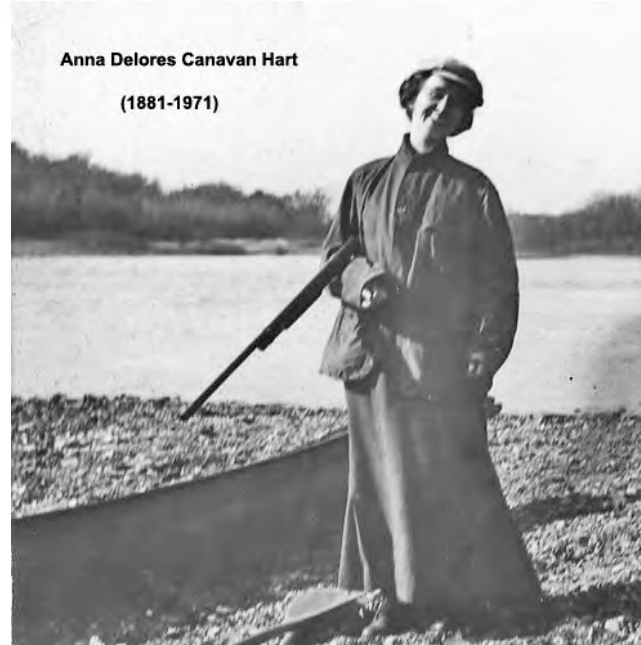

James Francis
Hart
1880-1954

Family of Anna Hart and James Hart

Anna Delores Canavan Hart
(1881-1971)