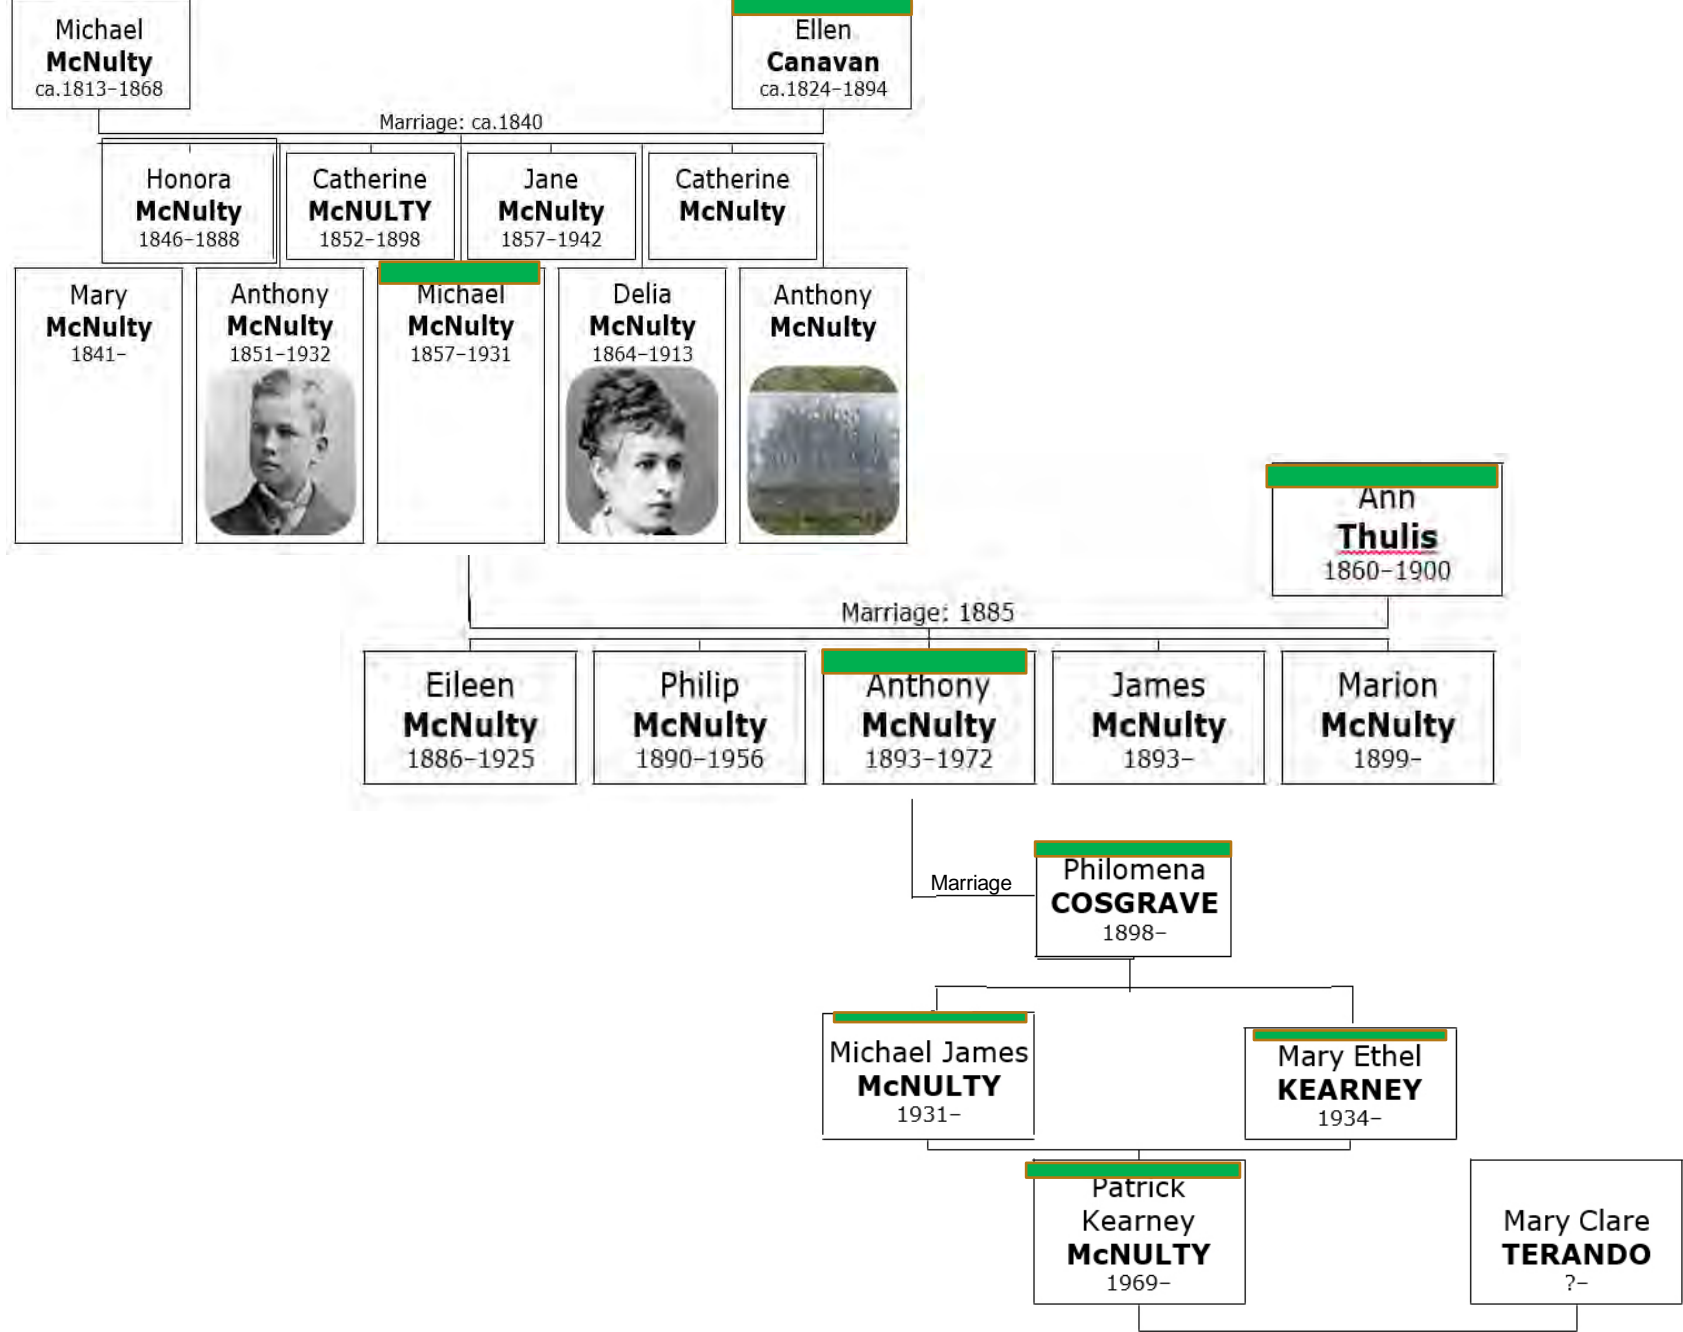

Michael McNulty (1857-1931)
&
Ann Thulis (1860-1900)

- **Michael McNulty** (1857-1931), the 2nd son of namesake father Michael McNulty and Ellen Canavan marries **Ann Thulis** (1860-1900)
- Their 2nd son, **Anthony McNulty** (1893-1972) marries **Philomena Cosgrave** (1898-)
- And a son of Anthony McNulty and Philomena Cosgrave, **Michael James McNulty**, marries **Mary Ethel Kearney**
- Whose son **Patrick Kearney McNulty** marries **Mary Clare Terando**