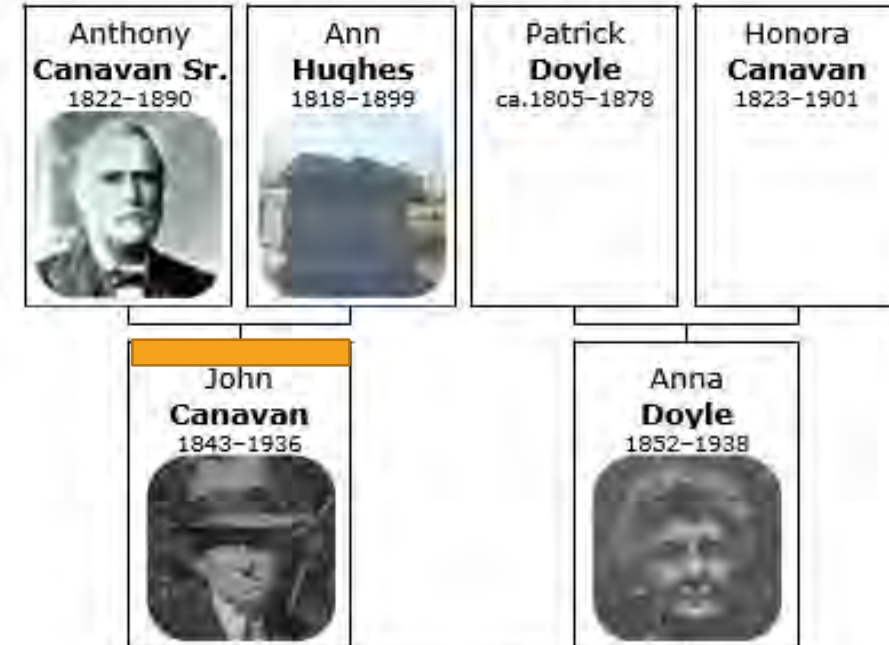

Anna Delores
Canavan
1881-1971