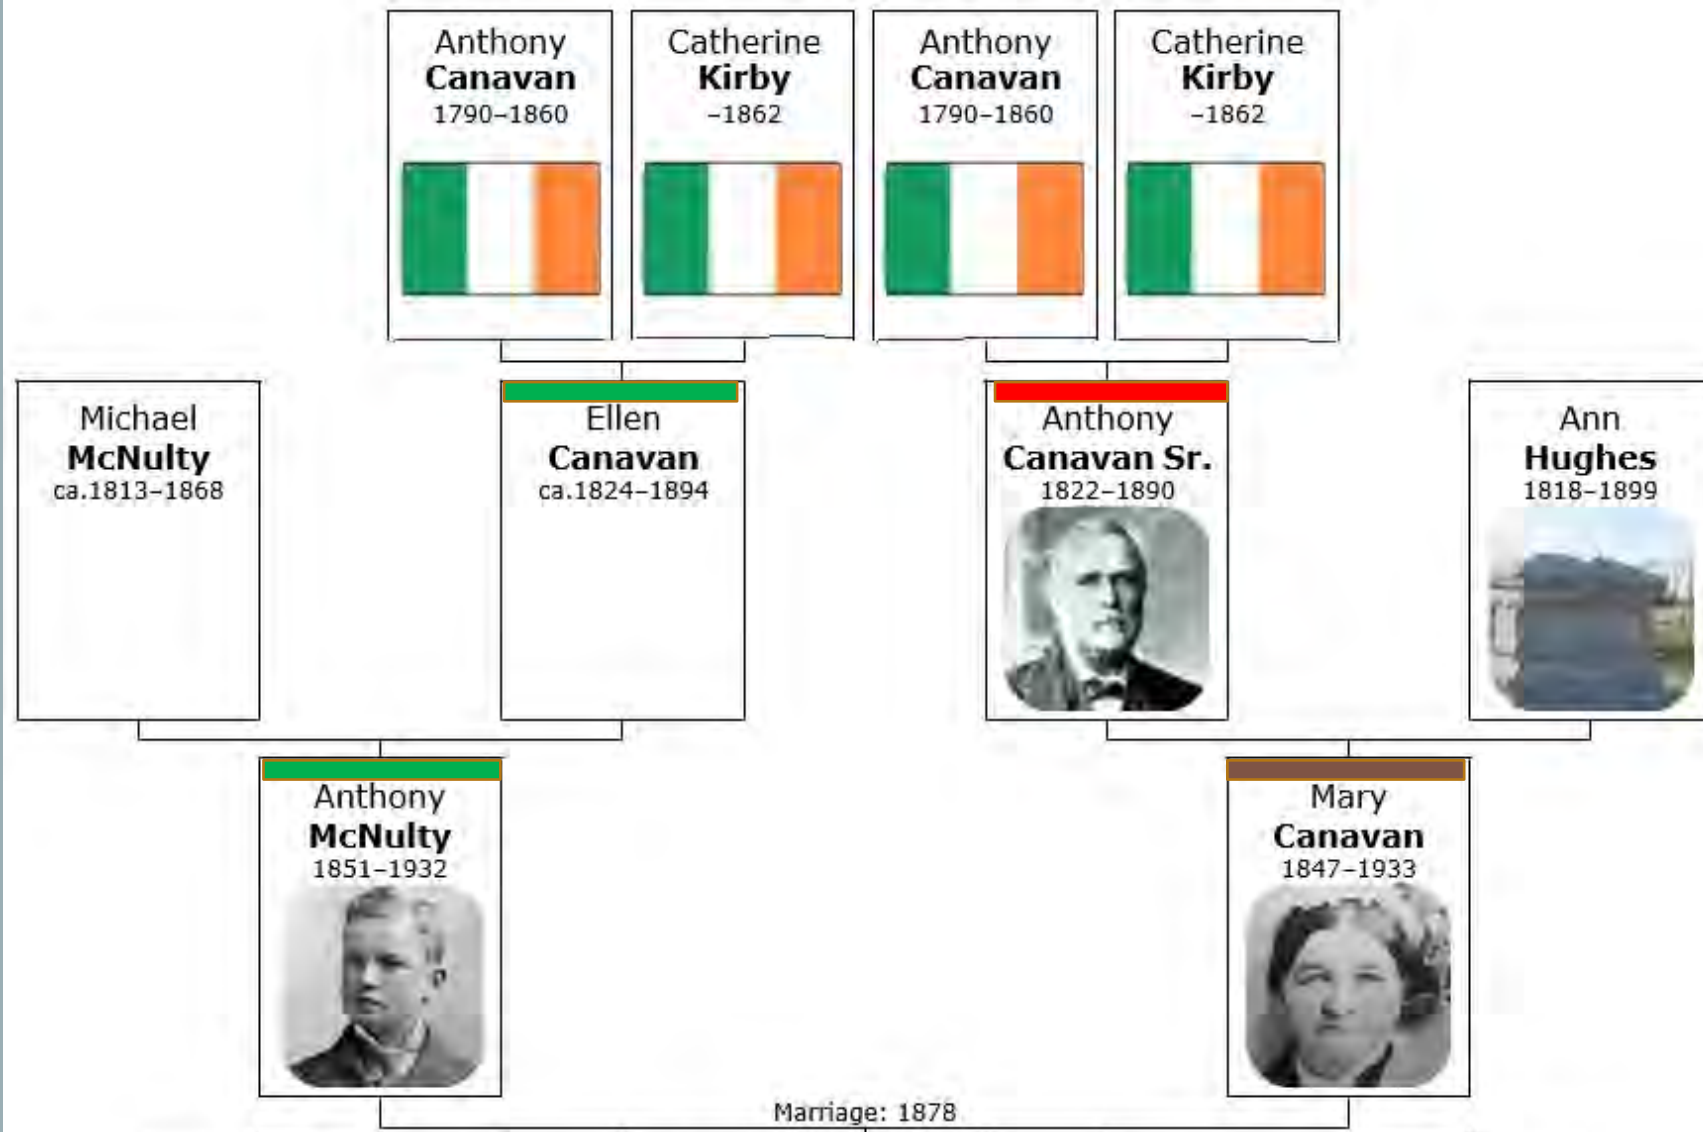

- Thomas Lars Duhn
- Michael Duhn
- Erik Duhn
- Mary Isabel Duhn
- Stephen Joseph Duhn

Mary Canavan (1847-1933)

&

Anthony McNulty (1851-1932)

- Anthony Canavan's & Catherine Kirby's son, **Anthony Canavan, Sr.** (1822-1890) marries Ann Hughes
- **Ellen Canavan** (1824-1894), the daughter of Anthony Canavan and Catherine Kirby marries Michael McNulty (1813-1868)
- Anthony McNulty, Ellen Canavan McNulty's first son, marries **Mary Canavan** (1847-1933), the daughter of Anthony Canavan, Sr. and Ann Hughes